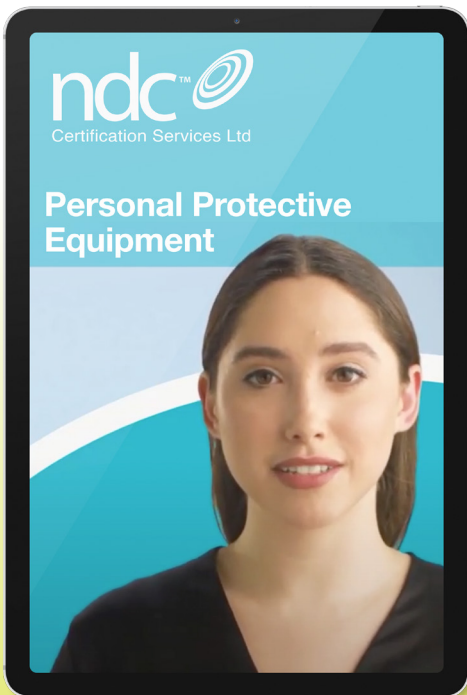

Access work instructions and site safety induction videos using QR codes

Scan QR codes to access your own site safety induction, videos from your mobile and evidence training.

- We can convert your existing Power Point slides into high impact short videos.
- EHS videos can be translated in over 50 languages
- Very cost effective and no expensive production costs using the latest avatar technology.

Simply provide us with your material, and we do the rest!

Note: Additional charges apply

Powered by:

Assettagged.com part of
NDC Certification Services Ltd
27 Old Gloucester Street, London,
England,
WC1N 3AX
info@ndcmanagement.co.uk
Call : 0333 939 8797