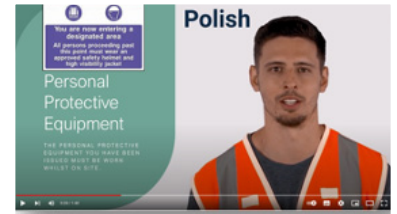

Access work instructions and site safety induction videos using QR codes

Scan QR codes to access your own site safety induction, videos from your mobile and evidence training.

- We can convert your existing Power Point slides into high impact short videos.
- EHS videos can be translated in over 50 languages
- Very cost effective and no expensive production costs using the latest avatar technology.

Simply provide us with your material, and we do the rest!

Note: Additional charges apply

Powered by:

Assettagged.com part of
NDC Certification Services Ltd
27 Old Gloucester Street, London,
England,
WC1N 3AX
info@ndcmanagement.co.uk
Call : 0333 939 8797