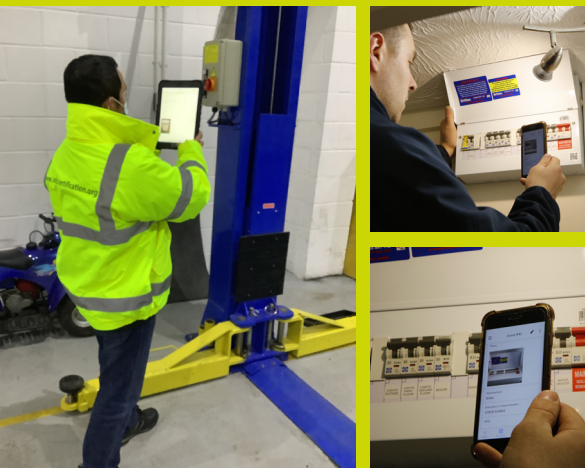

Contact us at:
0333 939 87 97
www.assettagged.com

Part of NDC Certification Services Ltd