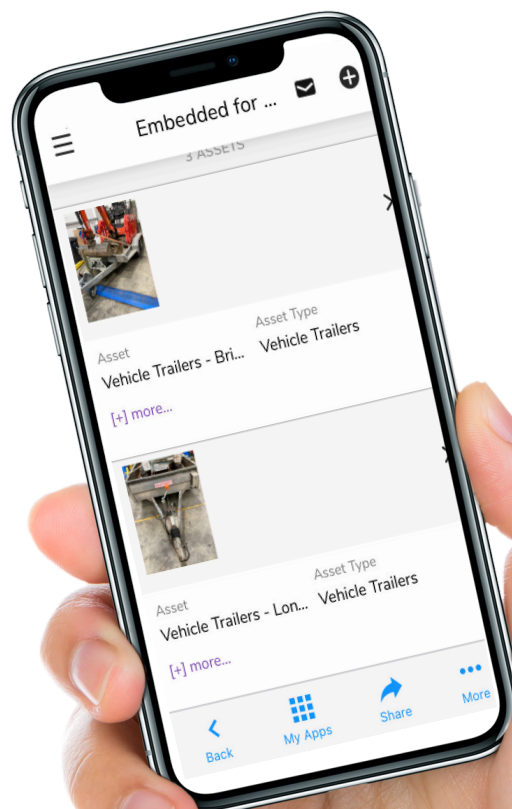

Link staff, training records, licenses and competence records to each asset and demonstrate legal compliance.

Our platform is fully customisable, we can integrate your standard audit forms, checklists, RAMS and EHS documents into our software, making those safety and environmental audits a breeze.

- Customise our software to fit your business needs.
- Remove the need for paper-based audits.
- Attach audit evidence on the go.
- Raise non-conformities and corrective actions.
- Merge ISO audits using our range of plugin integrated management systems apps.
- Manage safety and environmental compliance.
- Conduct dynamic fire risk assessments following (PAS79).
- Assign, transfer and track assets to vehicles, locations and workers.
- Improve asset management performance.

Risk Registers	||||
Legal Compliances	||||
Report Information	||||
Asset Register	||||
Incident Reports	||||
Causes	||||
Asset Types	||||
Assets History	||||
Asset Bookings	||||
Tool Box Talks	||||
Tool Box Talk Atten...	||||
Back	
My Apps	
Share	
More